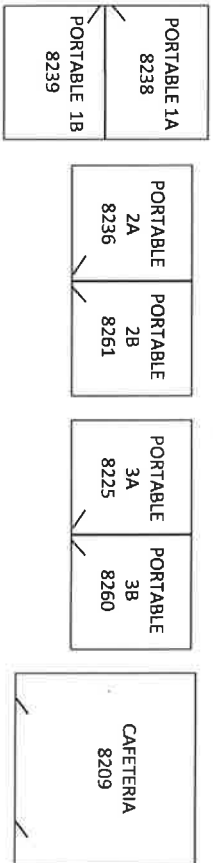

River Homelink

610 A SE Eaton Blvd.
Battle Ground, WA 98604

PLAYGROUND

8206 8205 8208