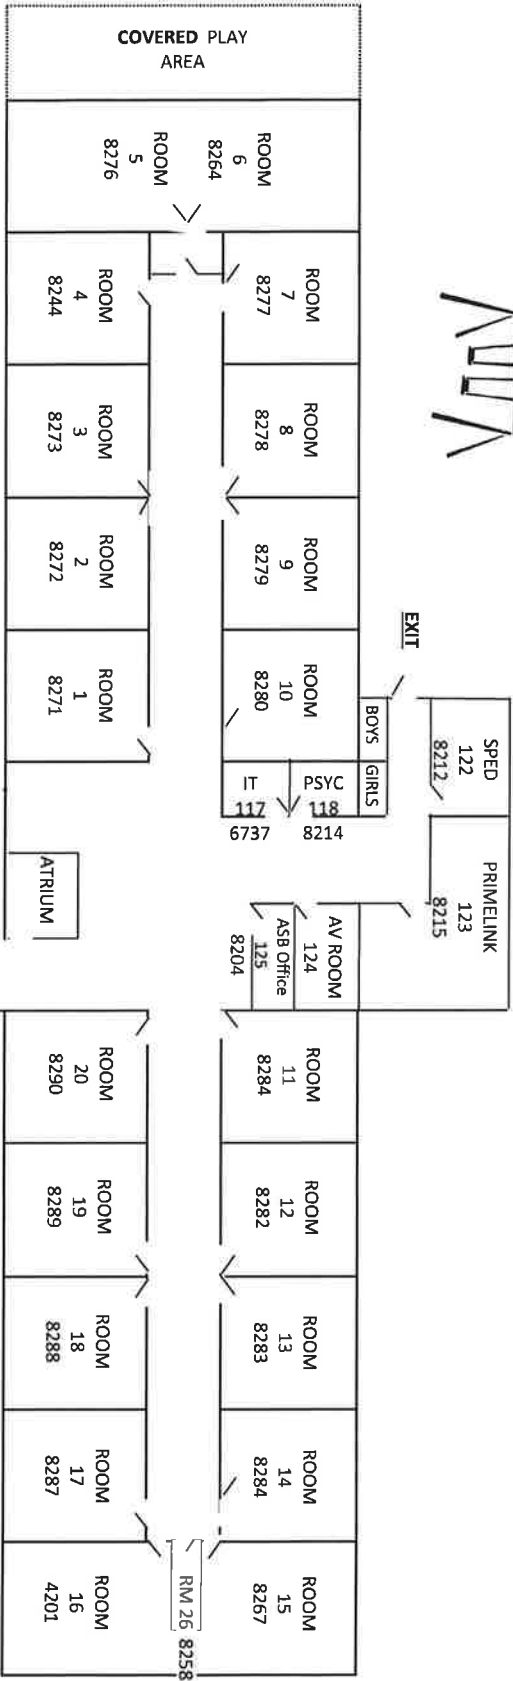

River Homelink

610 A SE Eaton Blvd.
Battle Ground, WA 98604

PLAYGROUND

8206 8205 8208