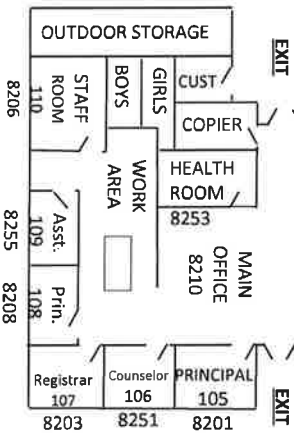

River Homelink

610 A SE Eaton Blvd.
Battle Ground, WA 98604

PLAYGROUND

8206 8205 8208